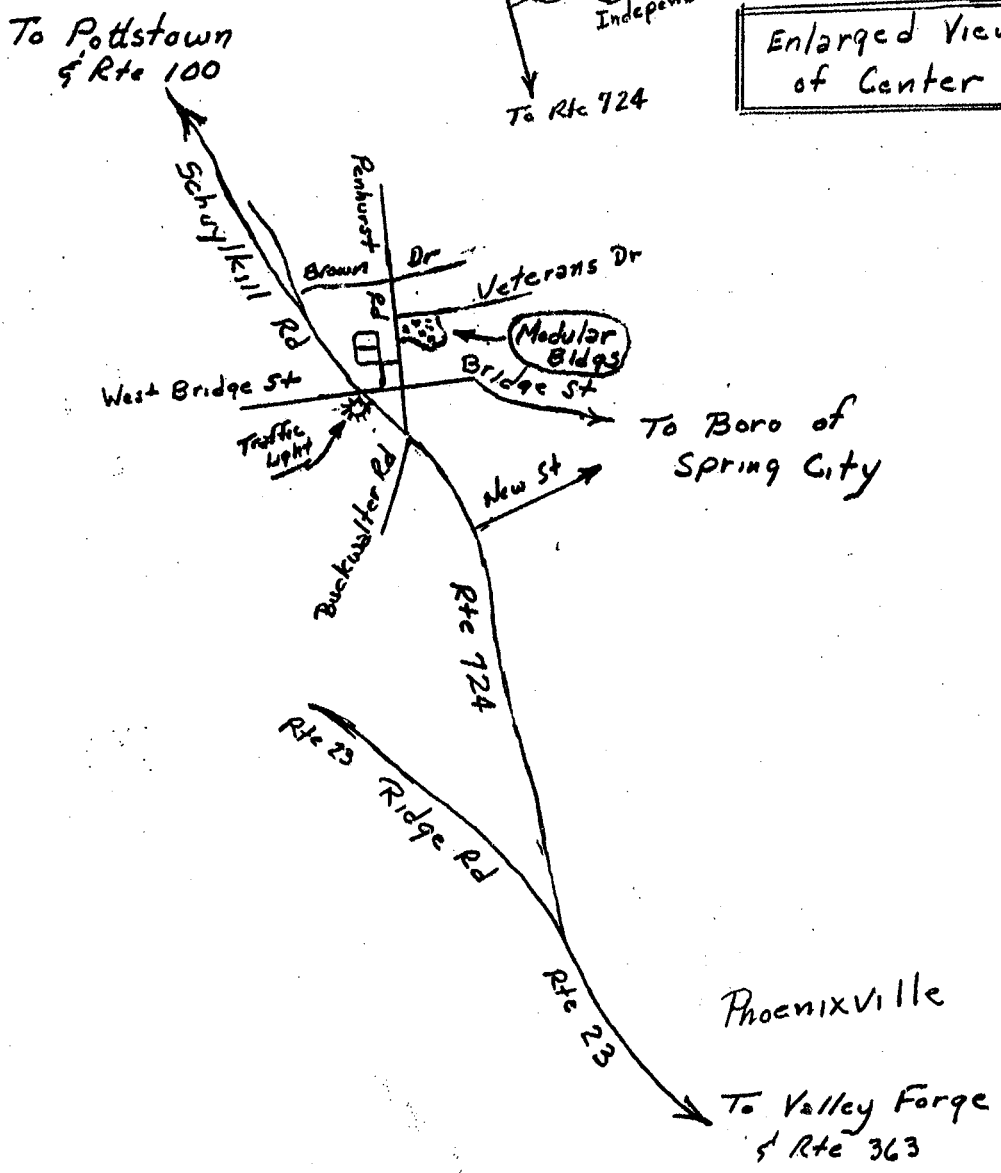

Pennsylvania
Veterans'
Center.
Spring City, PA
(610) 948-2400

Take Rt. 724 to Bridge St.

(Wawa, CVS, minimarket, trucking company on corners.)

Make right onto Bridge St.

Go 2 blocks. - Church on right.

Make left onto Penhurst Rd.

Go up hill & you will be on the grounds of SE Veterans

Look for water tower.

Make right onto Veterans Dr.

Coates Hall (formally Horizon Hall) will be on left. Look for large flagpole.