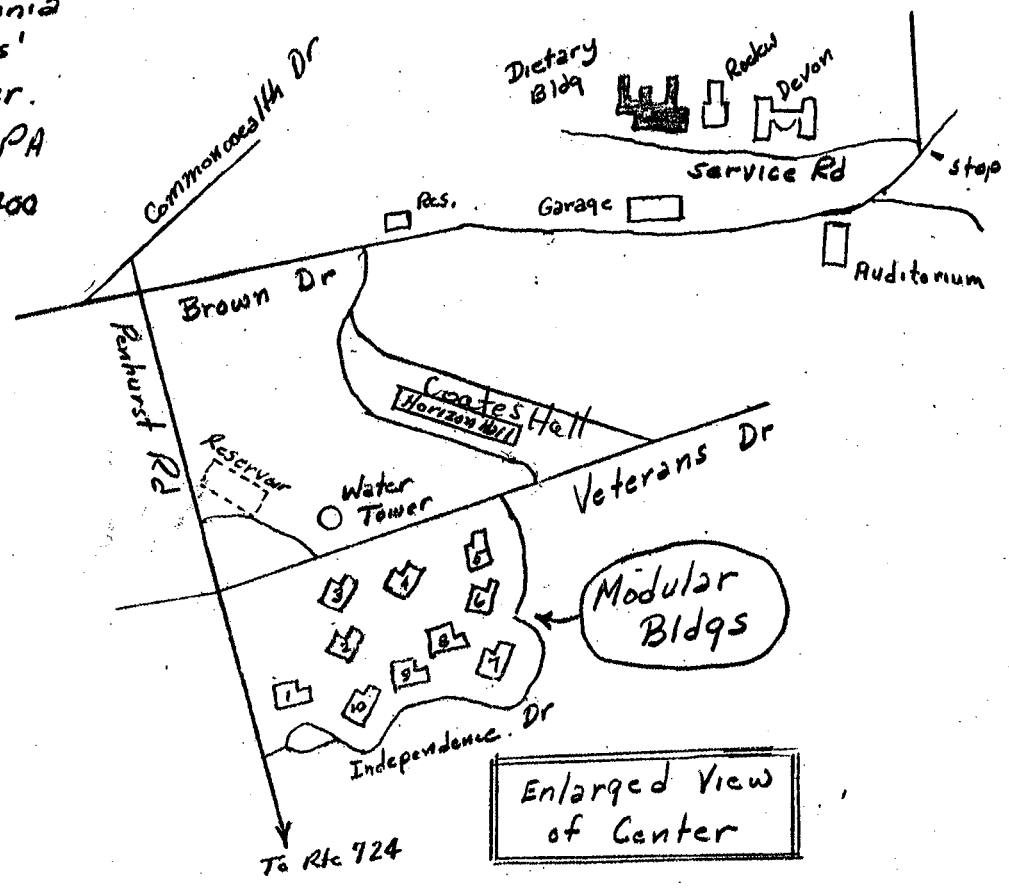

Pennsylvania
Veterans'
Center.
Spring City, PA
(610) 948-2400

Take Rt. 724 to Bridge St.

(Wawa, CVS, minimarket, trucking company on corners.)

Make right onto Bridge St.

Go 2 blocks. - Church on right.

Make left onto Penhurst Rd.

Go up hill & you will be on the grounds of SE Veterans

Look for water tower.

Make right onto Veterans Dr.

Coates Hall (formally Horizon Hall) will be on left. Look for large flagpole.